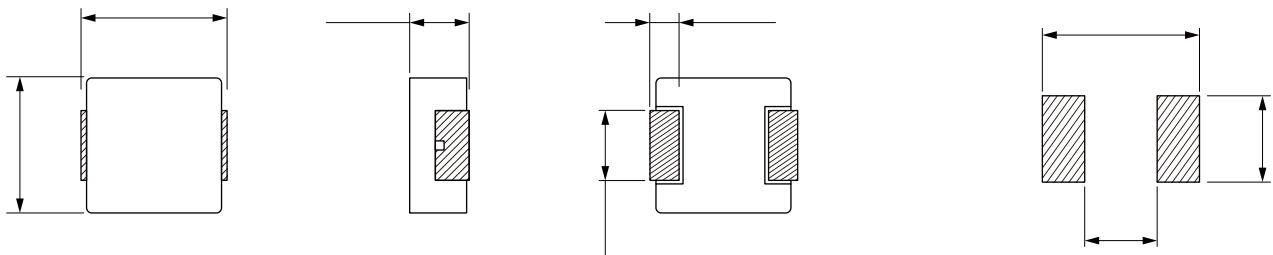

## APPLICATION

- 
- HVAC
- 
- Audio subsystem
- Digital instrument cluster
- 

Part No	Inductance @ 100KHz/1V (μH)	Tolerance	Temperature Rise Current Typ. (A)	Temperature Rise Current Max. (A)	Saturation Current Typ. (A)	Saturation Current Max. (A)	DC Resistance Typ. (mΩ)	DC Resistance Max. (mΩ)
MDA7030-R15N	0.15	±30%	30.0	25.0	40.0	36.0	1.70	2.10
MDA7030-R22M	0.22	±20%	23.0	21.0	34.0	32.0	2.00	2.50
MDA7030-R33M	0.33	±20%	21.0	20.0	25.0	22.0	2.80	3.40
MDA7030-R36M	0.36	±20%	20.0	18.0	24.0	21.0	3.30	3.90
MDA7030-R47M	0.47	±20%	18.0	16.0	20.0	18.0	3.40	4.00
MDA7030-R56M	0.56	±20%	16.5	15.0	18.0	16.0	3.90	4.50
MDA7030-R68M	0.68	±20%	16.0	14.5	17.0	15.0	4.70	5.30
MDA7030-R82M	0.82	±20%	14.0	13.0	16.0	14.0	5.40	6.00
MDA7030-1R0M	1.00	±20%	12.0	11.0	15.0	13.5	6.70	7.40
MDA7030-1R2M	1.20	±20%	10.0	9.5	14.0	12.5	7.70	9.50