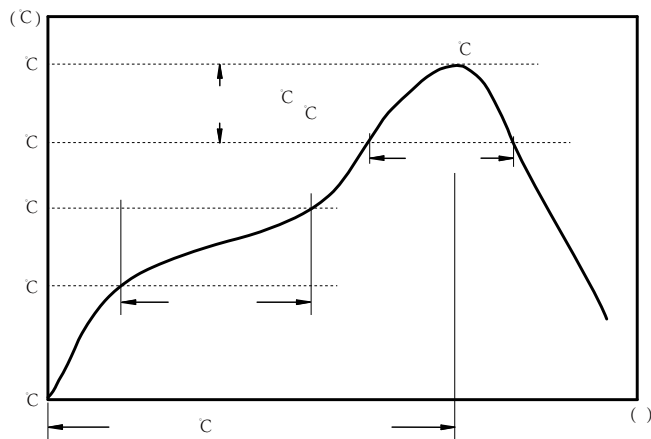

c
c
c

MDA7030	7.0 ± 0.1	7.7 ± 0.1	1.5 ± 0.1	4.0 ± 0.1	12.0 ± 0.1	16.0 ± 0.3	3.4 ± 0.1	1.75 ± 0.1	0.35 ± 0.05

The peel force of top cover tape shall be between 0.1 to 1.3 N

Marking	K+Printing (Inductance+period)