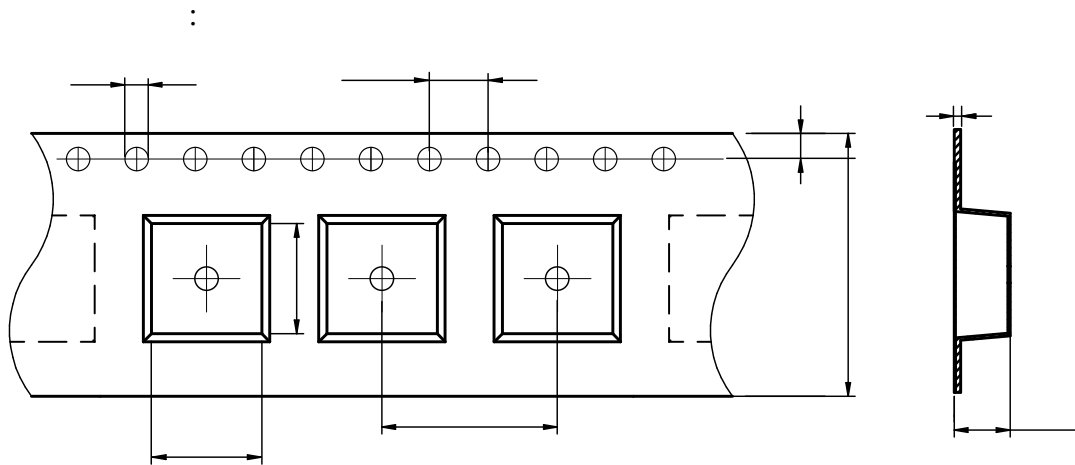

MDA7030	7.0 ± 0.1	7.7 ± 0.1	1.5 ± 0.1	4.0 ± 0.1	12.0 ± 0.1	16.0 ± 0.3	3.4 ± 0.1	1.75 ± 0.1	0.35 ± 0.05