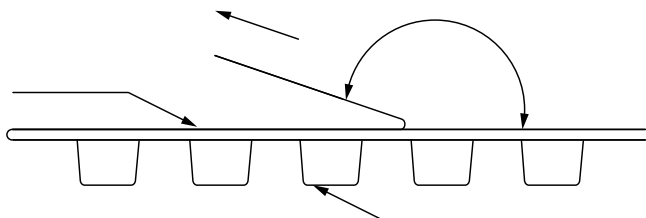

The peel force of top cover tape shall be between 0.1 to 1.3 N

Marking	K+Printing (Inductance+period)