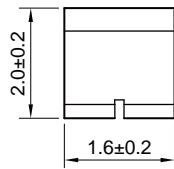

SCM Series
Common Mode Filter
Size 3216

Dimensions: [mm]

KOHER Electronics
F9, No. 4188, Huaning Rd, Minhang District.
021-34753361 Contact@kohergroup.com

Schematic:

Electrical Properties:

Typical Electrical Characteristics: