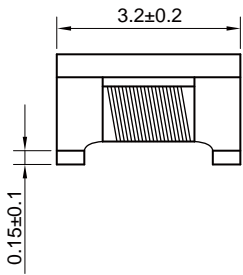

SCM Series
Common Mode Filter
Size 3216

Dimensions: [mm]

KOHER Electronics
F9, No. 4188, Huaning Rd, Minhang District.
021-34753361 Contact@kohergroup.com

Schematic:

Electrical Properties:

Typical Electrical Characteristics: